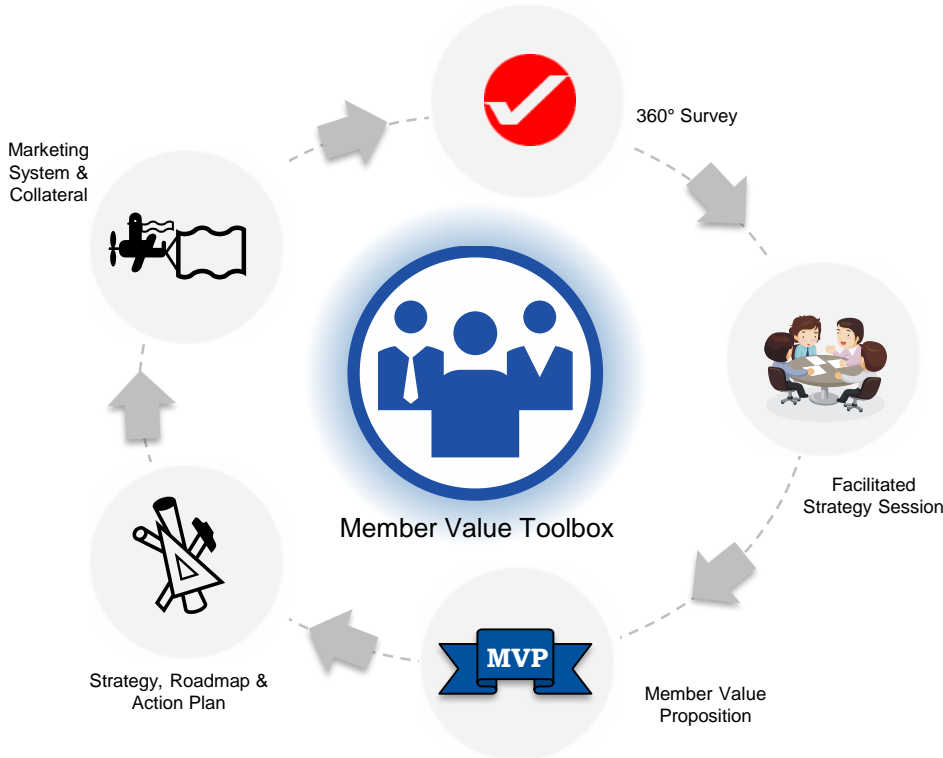

Helping build successful service organizations

www.zzeem.com

Member Value Toolbox

You could do it yourself. But why?
We are so efficient and reasonably priced, you're better off giving the tedious work to us and catching up on that strategic work that you've been meaning to do but never seem to have time for.

What about costs?
Whatever your size or budget, Zzeem has a custom, modular solution that is a perfect fit for your organization.

“ Zzeem gets full marks from me. Thanks to Zzeem, our organization has taken a giant step forward. ”

Zzeem helps organizations do more, in a better way, for the people that they serve.

Create an irresistible member value proposition and a complete marketing system to attract and retain members.

-  **360° SURVEY**
We'll survey a focus group of your key members and document the results.
-  **FACILITATED STRATEGY SESSION**
We'll facilitate a strategy session with your focus group to create your Value Proposition Scorecard™ and uncover the elements of your Member Value Proposition (MVP).
-  **MEMBER VALUE PROPOSITION**
We'll help you to articulate an MVP that is compelling, appealing and highly credible.
-  **STRATEGY, ROADMAP & ACTION PLAN**
We'll work with you to create your membership objectives, a strategy to achieve them and a roadmap and action plan to get there.
-  **MARKETING SYSTEM & COLLATERAL**
We'll work with you to create a plug and play marketing system to attract and retain members, and the collateral to support each element of the system.

COMPANY INFORMATION

ZZEEM PROVIDES ASSOCIATION MANAGEMENT AND CONSULTATION FOR ASSOCIATIONS AND THEIR MEMBERS. WHATEVER YOUR SIZE OR BUDGET, ZZEEM HAS A CUSTOM MODULAR SOLUTION THAT IS A PERFECT FIT FOR YOUR ORGANIZATION.